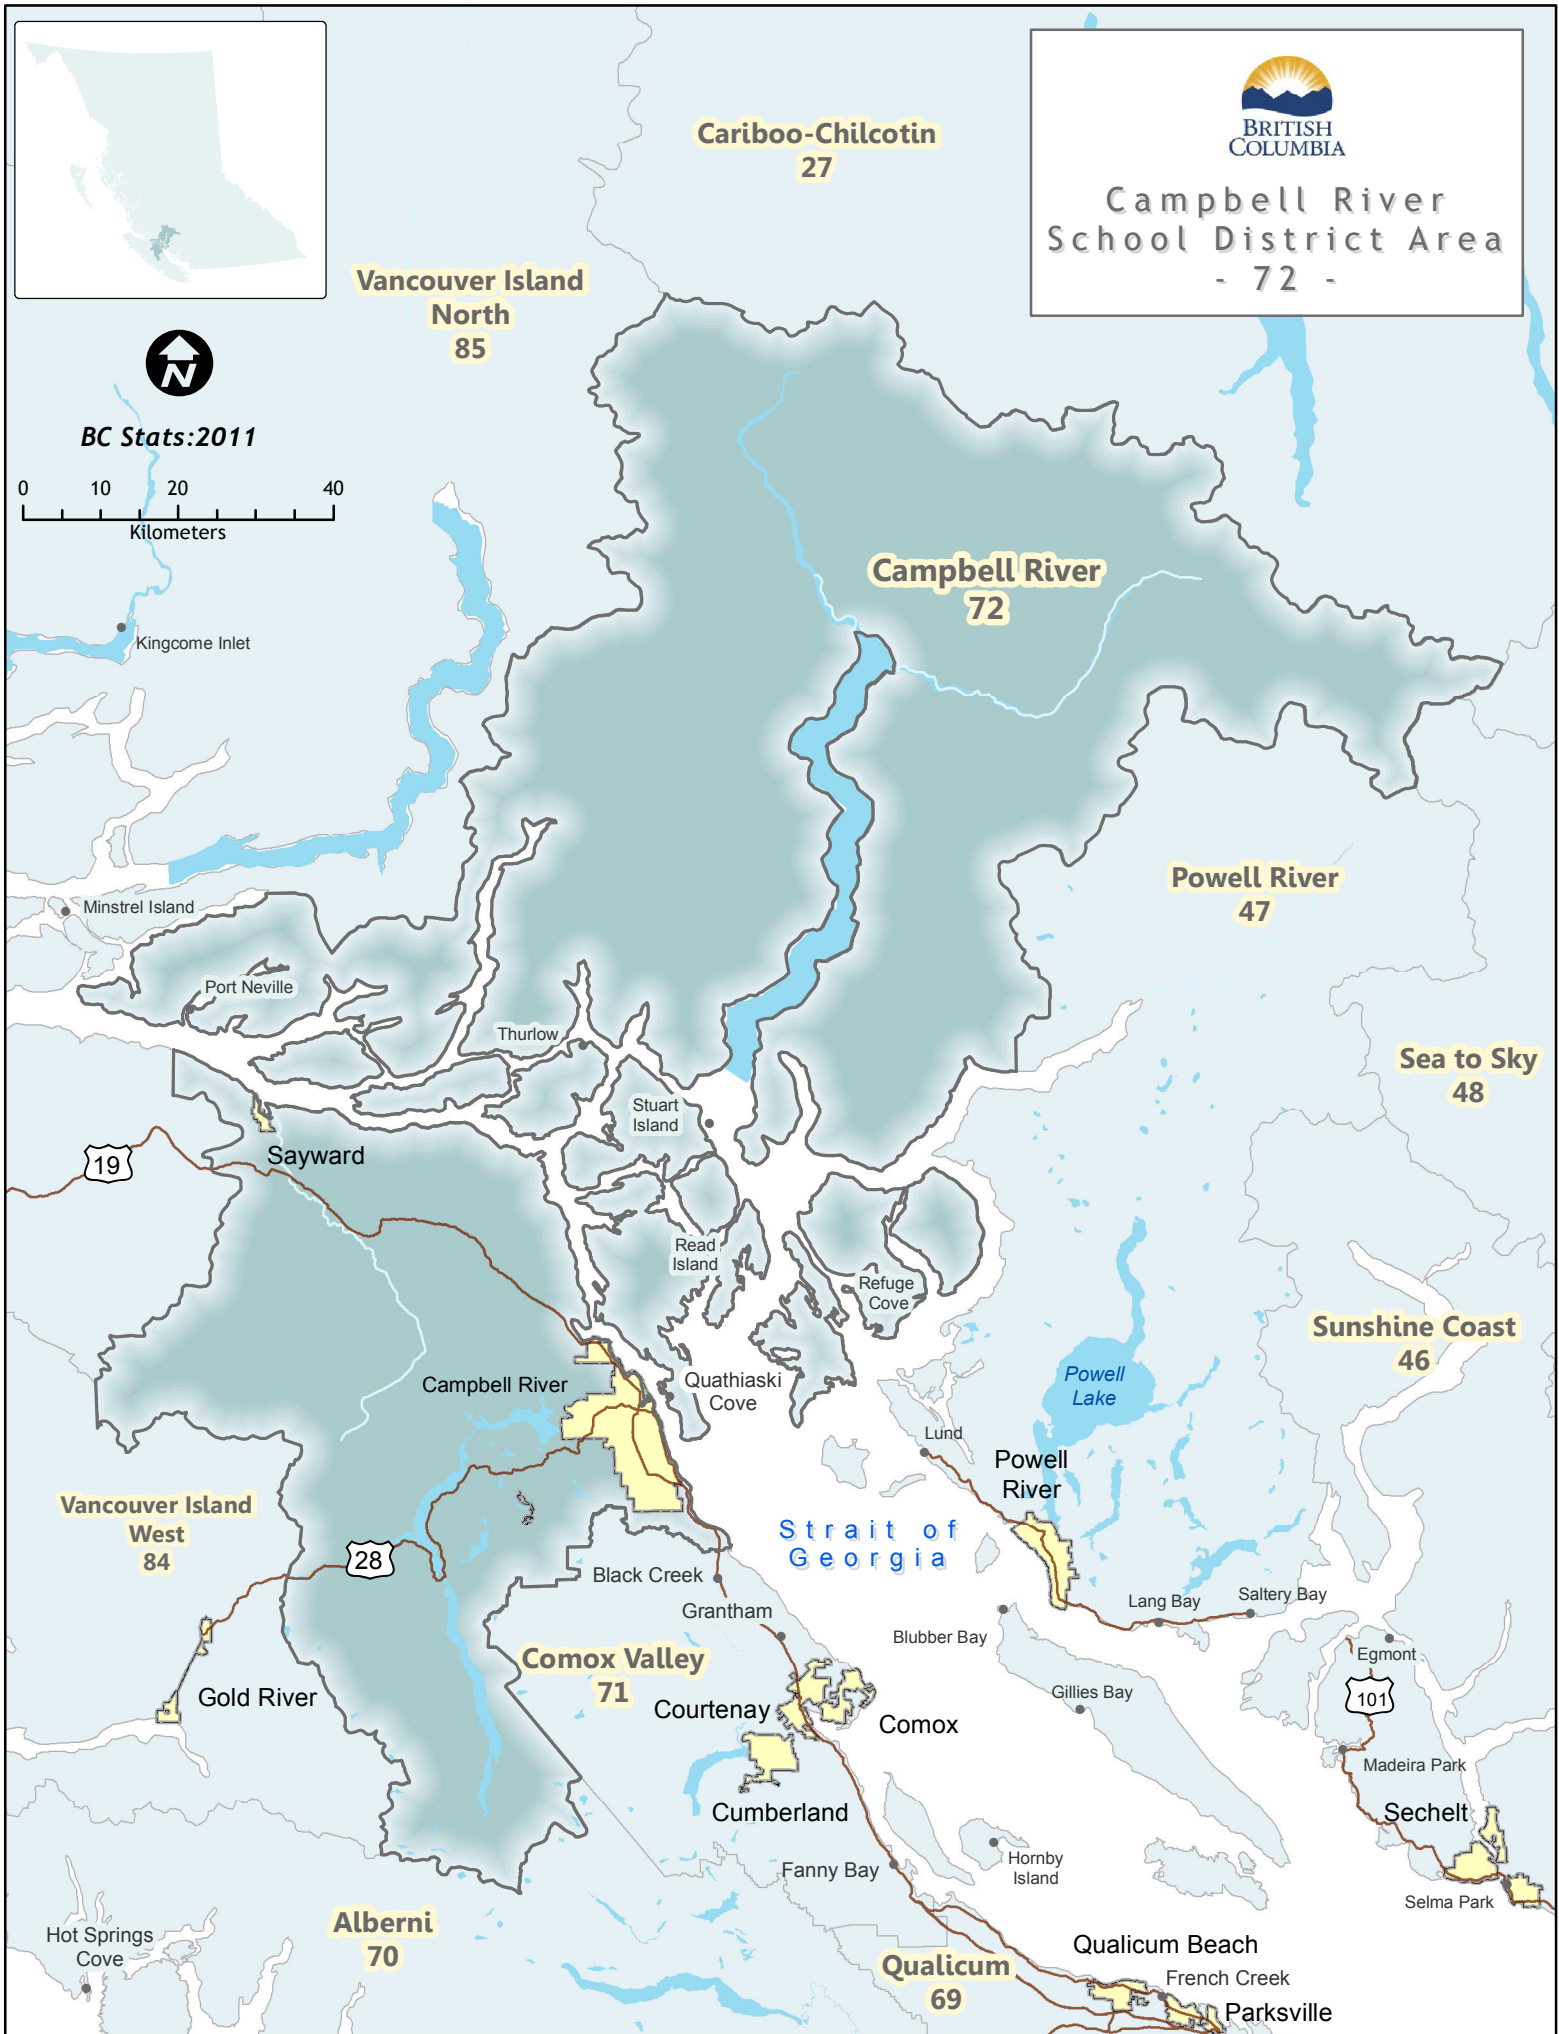

**Campbell River
School District Area
- 72 -**

BC Stats:2011

**Cariboo-Chilcotin
27**

**Vancouver Island
North
85**

**Campbell River
72**

**Powell River
47**

**Sea to Sky
48**

**Sunshine Coast
46**

**Vancouver Island
West
84**

**Comox Valley
71**

**Alberni
70**

**Qualicum
69**

**Qualicum Beach
French Creek
Parkville**

Strait of Georgia

101

19

28

Kingcome Inlet

Minstrel Island

Port Neville

Thurlow

Stuart Island

Sayward

Read Island

Refuge Cove

Campbell River

Quathiaski Cove

Powell Lake

Lund

Powell River

Sunshine Coast
46

Lang Bay

Saltery Bay

Black Creek

Grantham

Blubber Bay

Gold River

Gillies Bay

Egmont

Madeira Park

Sechelt

Selma Park

Cumberland

Fanny Bay

Hornby Island

Hot Springs Cove