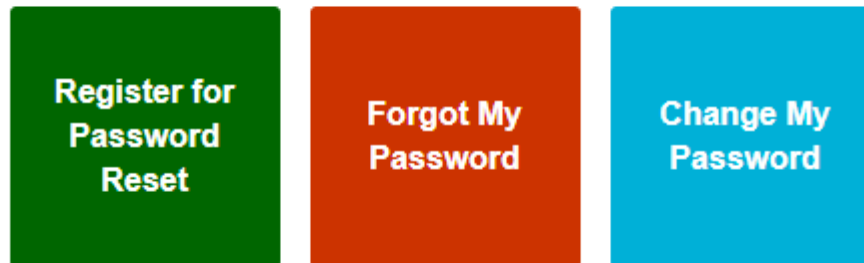

[Change or recover your Password](#)

[Office 365 Login](#)

[School District 72](#) 3 days ago

Password portal

Click on green tile:

Log in:

firstname.lastname@stu.sd72.bc.ca

Password you use to log into
the school computer with
your 99 . . . #